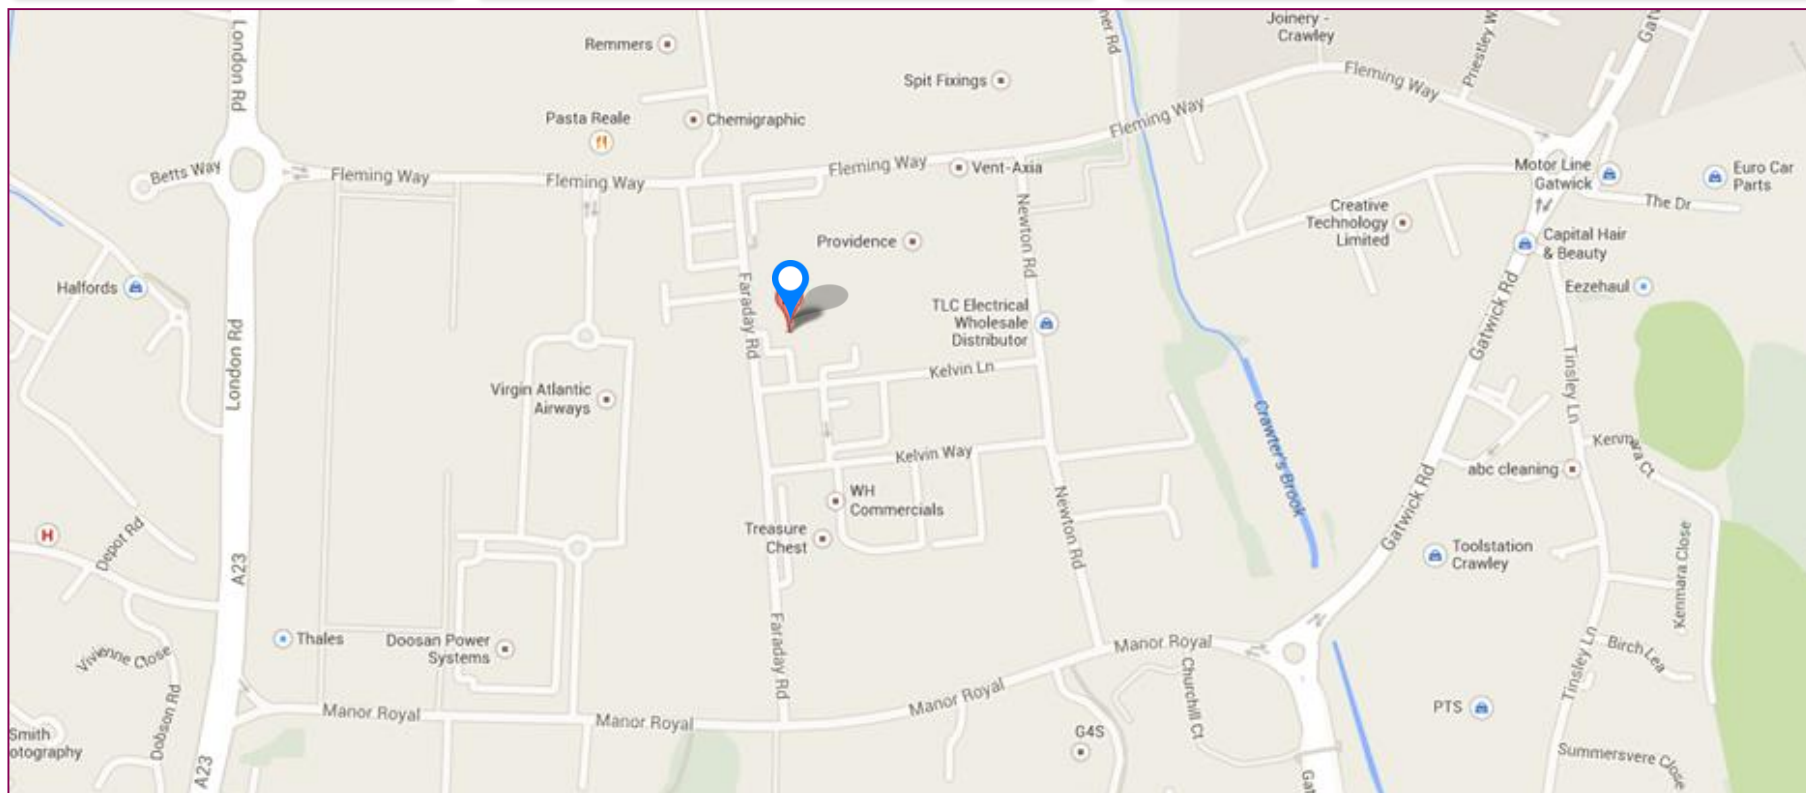

### By air

Gatwick Airport  
Approximately 5 minute drive away

Heathrow Airport  
Approximately 60 minute drive away

## Travel directions by car